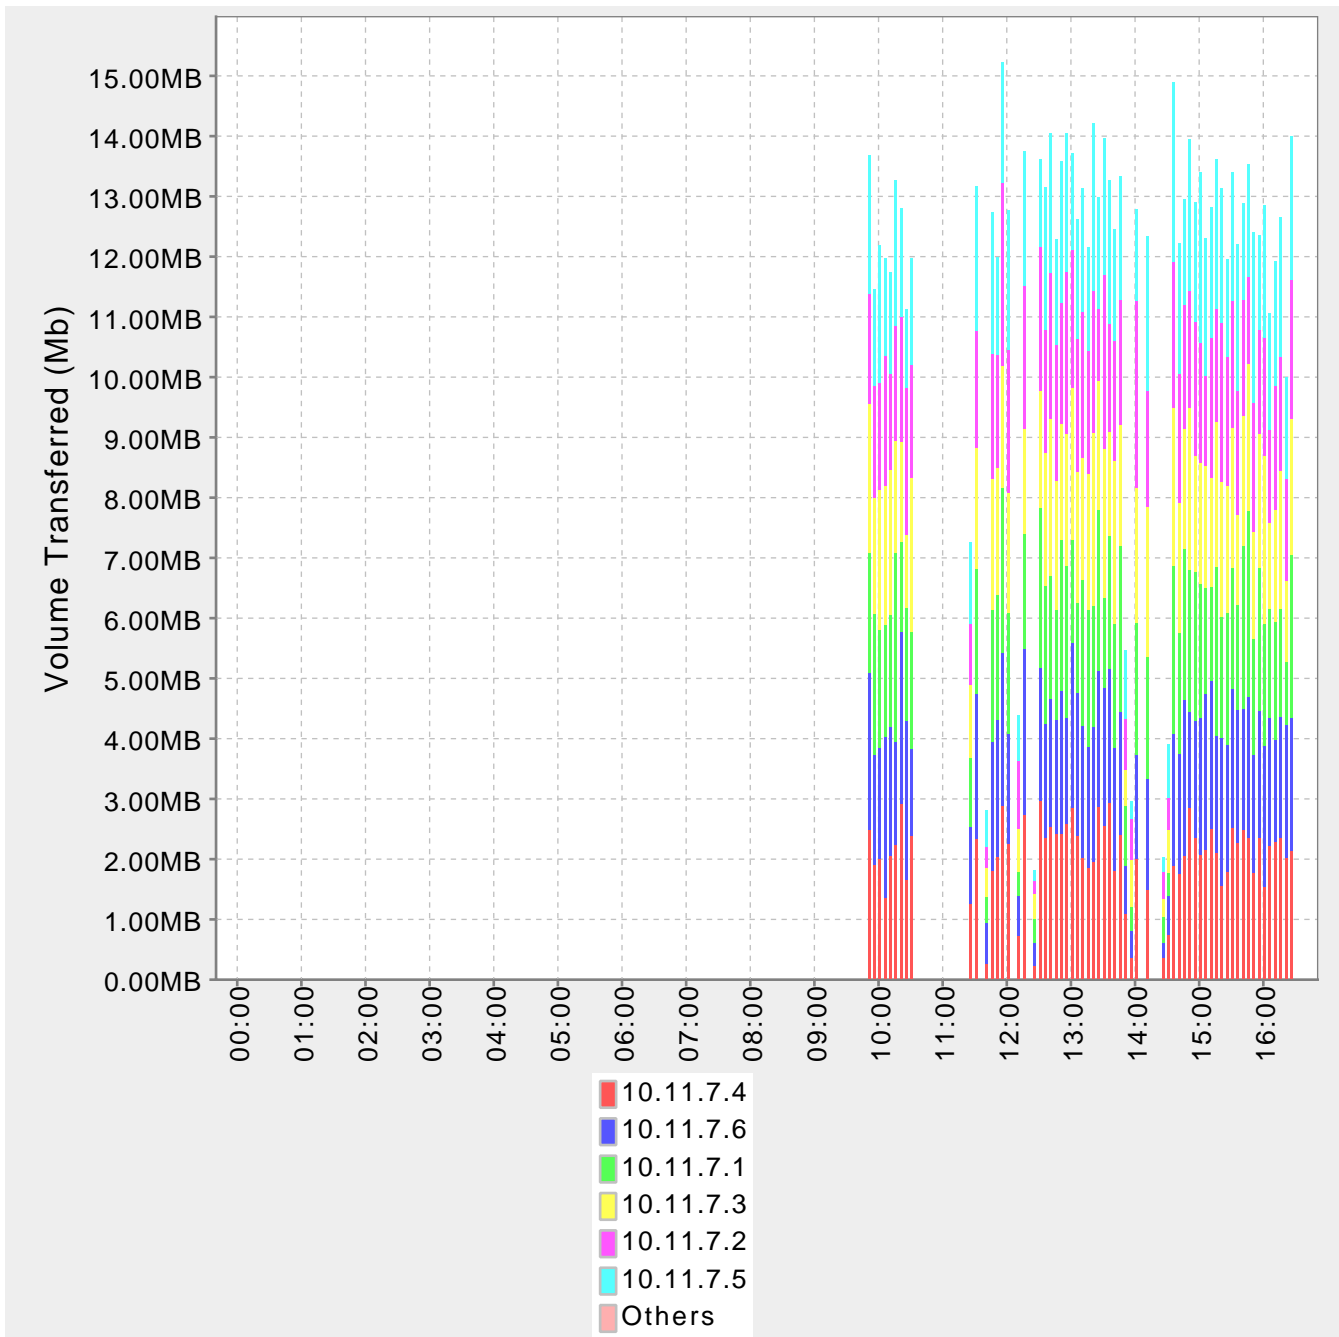

## Link Summary

Date: 25-Apr-2007 00:00 Time frame: DAILY

Link Name	Utilisation (AVG/PK)
Unassigned	/
index7(out - in)	10.56%/42.56%
index7(in - out)	10.76%/42.59%
ny - 1(out - in)	0.00%/0.00%
ny - 1(in - out)	0.00%/0.00%
parent	/
123	/
abc(123 - 123)	0.00%/0.00%
abc(123 - 123)	0.00%/0.00%
link42(out - in)	10.53%/42.87%
link42(in - out)	10.52%/41.57%

### Receiver Volume Series

Date: 25-Apr-2007 00:00 Time frame: DAILY

Link: index7(out - in)

## Talker Volume Series

Date: 25-Apr-2007 00:00 Time frame: DAILY

Link: [index7\(out - in\)](#)

## Top Talkers

Date: 25-Apr-2007 00:00 Time frame: DAILY

Link Group: Unassigned

Talker	Volume	% of Total	% of Bandwidth
10.61.101.3	528.27MB	6.28%	0.65%
10.61.101.1	521.45MB	6.20%	0.64%

Talker	Volume	% of Total	% of Bandwidth
10.61.101.5	513.09MB	6.10%	0.63%
10.61.101.2	506.85MB	6.03%	0.62%
10.61.101.4	503.68MB	5.99%	0.62%
10.61.101.6	498.48MB	5.93%	0.61%
10.11.7.4	129.63MB	1.54%	0.16%
10.11.7.6	126.55MB	1.50%	0.16%
10.21.102.9	125.67MB	1.49%	0.15%
10.11.7.1	125.06MB	1.49%	0.15%
10.11.7.3	124.89MB	1.48%	0.15%
10.21.102.12	123.83MB	1.47%	0.15%
10.21.101.6	123.76MB	1.47%	0.15%
10.11.7.2	122.75MB	1.46%	0.15%
10.11.7.5	122.73MB	1.46%	0.15%
10.21.101.11	122.61MB	1.46%	0.15%
10.41.101.11	122.46MB	1.46%	0.15%
10.41.101.12	122.36MB	1.45%	0.15%
10.21.102.13	119.84MB	1.42%	0.15%
10.21.102.11	118.36MB	1.41%	0.15%
Others	3608.88MB	42.91%	4.45%
Total	8411.22MB	100.00%	10.37%