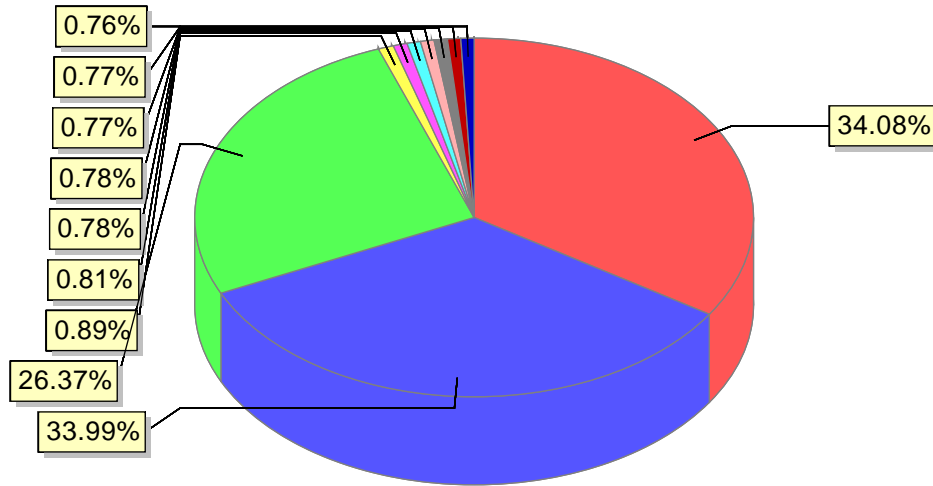

## Talker Volume Series

Date: 25-Apr-2007 00:00 Time frame: DAILY

Link: [index7\(out - in\)](#)

## Top Talkers

Date: 25-Apr-2007 00:00 Time frame: DAILY

Link Group: Unassigned

Talker	Volume	% of Total	% of Bandwidth
10.61.101.3	528.27MB	6.28%	0.65%
10.61.101.1	521.45MB	6.20%	0.64%

Talker	Volume	% of Total	% of Bandwidth
10.61.101.5	513.09MB	6.10%	0.63%
10.61.101.2	506.85MB	6.03%	0.62%
10.61.101.4	503.68MB	5.99%	0.62%
10.61.101.6	498.48MB	5.93%	0.61%
10.11.7.4	129.63MB	1.54%	0.16%
10.11.7.6	126.55MB	1.50%	0.16%
10.21.102.9	125.67MB	1.49%	0.15%
10.11.7.1	125.06MB	1.49%	0.15%
10.11.7.3	124.89MB	1.48%	0.15%
10.21.102.12	123.83MB	1.47%	0.15%
10.21.101.6	123.76MB	1.47%	0.15%
10.11.7.2	122.75MB	1.46%	0.15%
10.11.7.5	122.73MB	1.46%	0.15%
10.21.101.11	122.61MB	1.46%	0.15%
10.41.101.11	122.46MB	1.46%	0.15%
10.41.101.12	122.36MB	1.45%	0.15%
10.21.102.13	119.84MB	1.42%	0.15%
10.21.102.11	118.36MB	1.41%	0.15%
Others	3608.88MB	42.91%	4.45%
Total	8411.22MB	100.00%	10.37%

## Top Applications

Date: 25-Apr-2007 00:00 Time frame: DAILY

- ms-sql-s (1306.48MB) ● radius (1302.96MB) ● TCP port 2638 (1011.18MB)
- TCP port 2134 (34.12MB) ● TCP port 2063 (31.06MB) ● TCP port 2106 (30.03MB)
- zephyr-clt (30.01MB) ● TCP port 1998 (29.43MB) ● TCP port 2047 (29.35MB)
- TCP port 2061 (29.27MB)

## Top Talkers

Date: 25-Apr-2007 00:00 Time frame: DAILY

Link: index7(out - in)

Talker	Volume	% of Total	% of Bandwidth
10.11.7.4	129.63MB	17.25%	1.82%
10.11.7.6	126.55MB	16.84%	1.78%
10.11.7.1	125.06MB	16.64%	1.76%
10.11.7.3	124.89MB	16.62%	1.75%
10.11.7.2	122.75MB	16.33%	1.72%
10.11.7.5	122.73MB	16.33%	1.72%
Others	0.00MB	0.00%	0.00%
Total	751.62MB	100.00%	10.56%