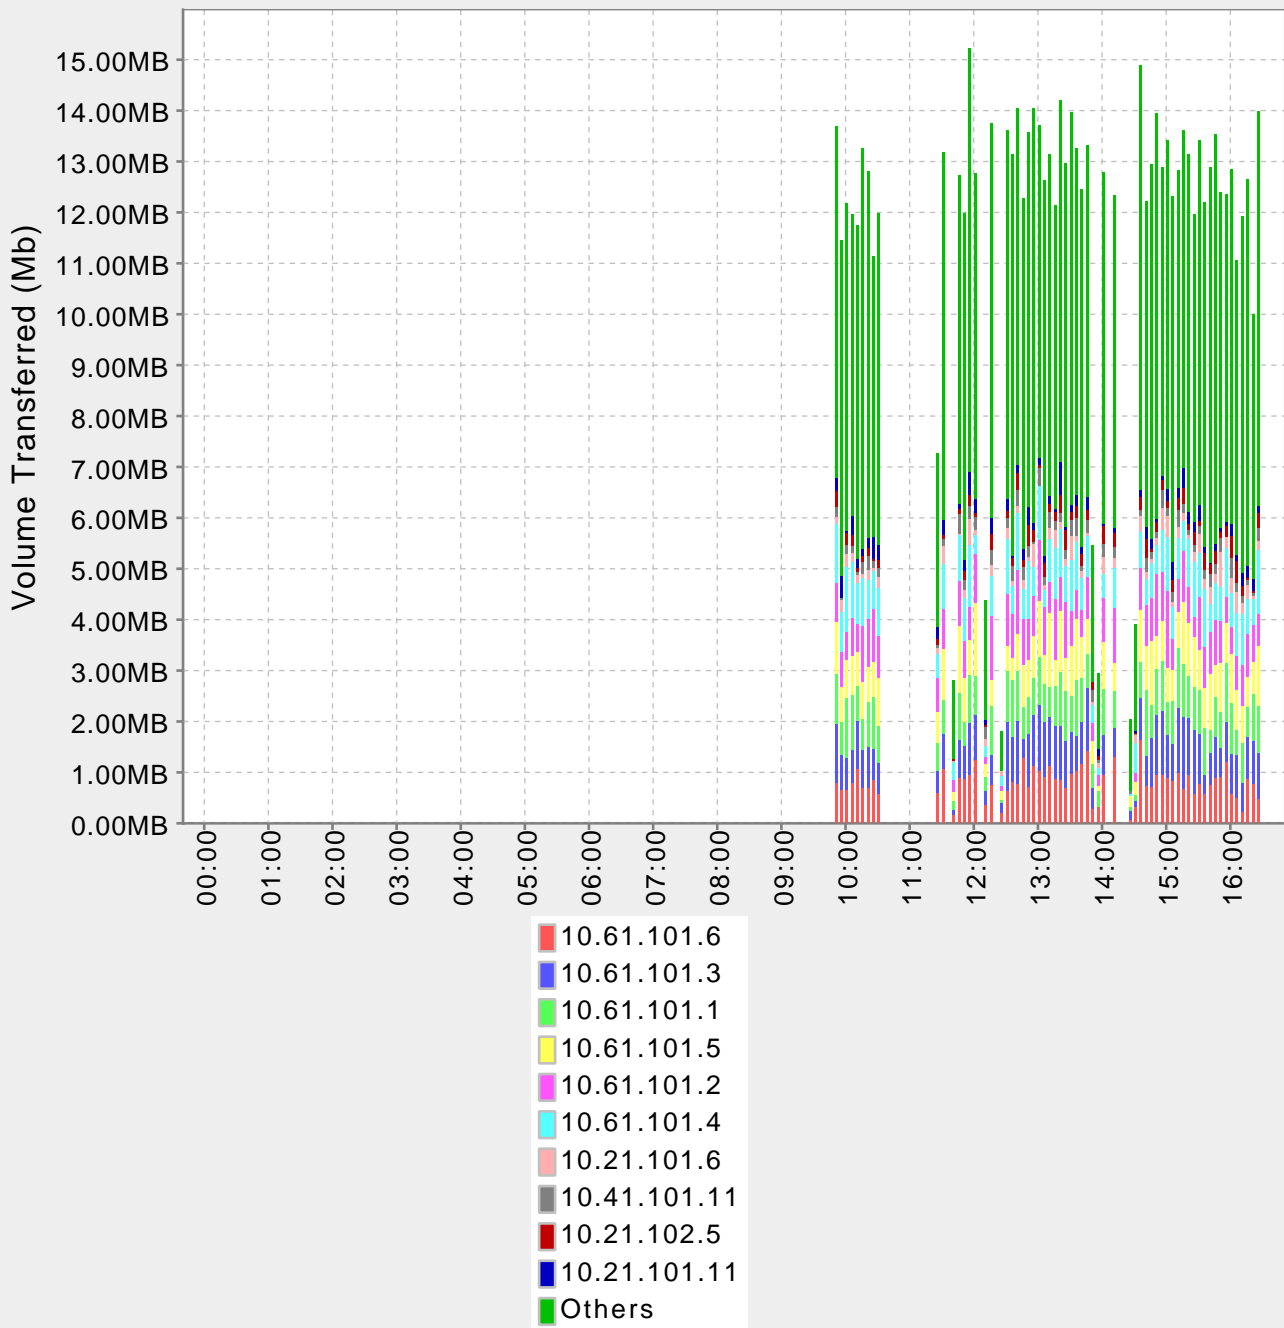

## Link Summary

Date: 25-Apr-2007 00:00 Time frame: DAILY

Link Name	Utilisation (AVG/PK)
Unassigned	/
index7(out - in)	10.56%/42.56%
index7(in - out)	10.76%/42.59%
ny - 1(out - in)	0.00%/0.00%
ny - 1(in - out)	0.00%/0.00%
parent	/
123	/
abc(123 - 123)	0.00%/0.00%
abc(123 - 123)	0.00%/0.00%
link42(out - in)	10.53%/42.87%
link42(in - out)	10.52%/41.57%

## Receiver Site Distribution

Date: 25-Apr-2007 00:00 Time frame: DAILY

Link: index7(out - in)

● Other (751.62MB)

### Receiver Volume Series

Date: 25-Apr-2007 00:00 Time frame: DAILY

Link: index7(out - in)

## Talker Volume Series

Date: 25-Apr-2007 00:00 Time frame: DAILY

Link: [index7\(out - in\)](#)