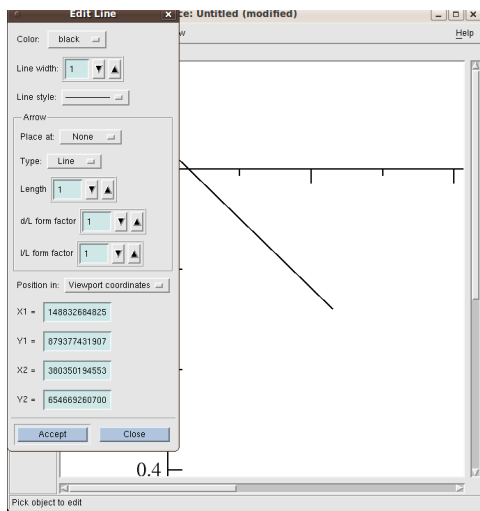

# Netbook (patched)

Non-linear curve fitting

Edit line panel