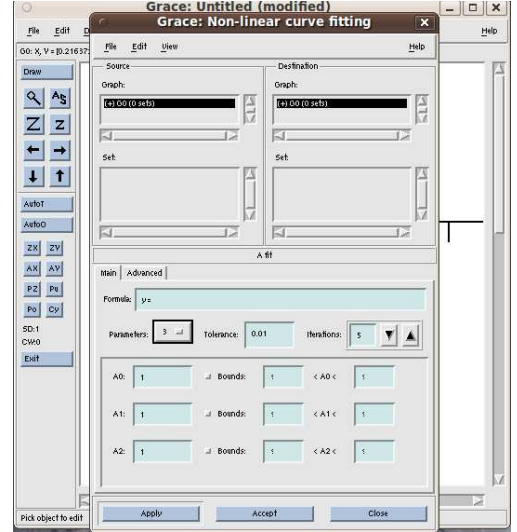

# Netbook (patched)

Non-linear curve fitting

Edit line panel