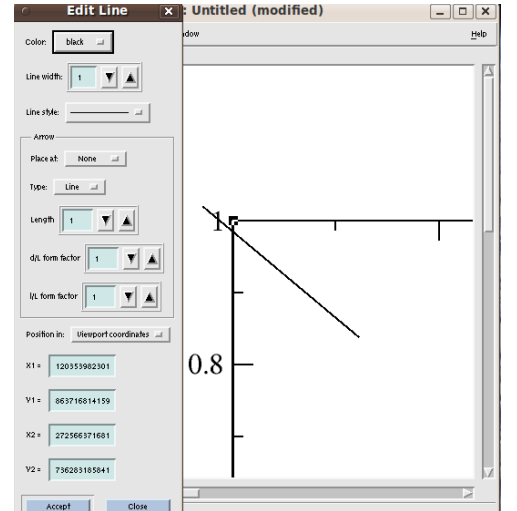

# Netbook (patched)

Non-linear curve fitting

Edit line panel