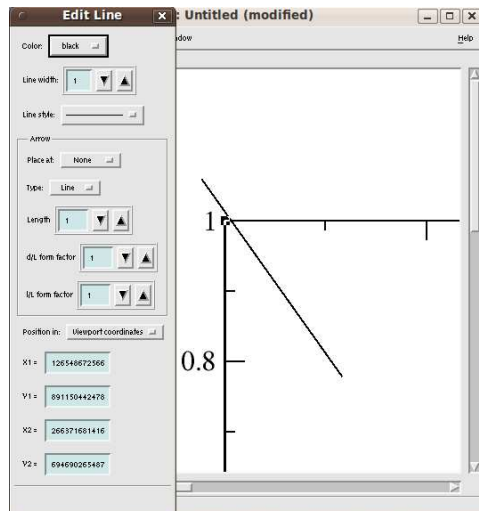

# Netbook (patched)

Non-linear curve fitting

Edit line panel