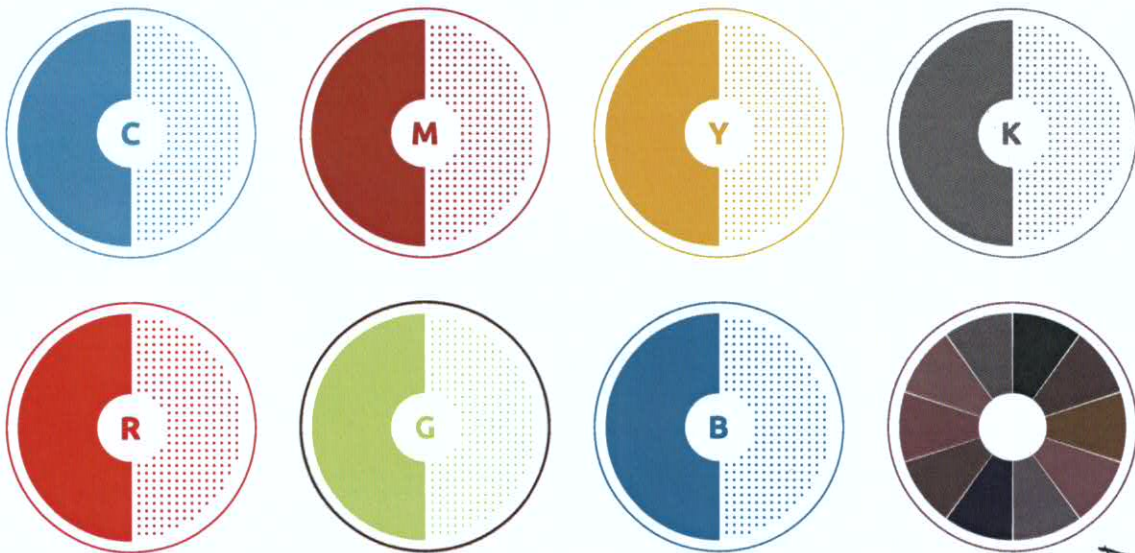

Printer test page

ubuntu 

Media Limits: 0.16 x 0.16 to 8.10 x 11.53 inches

Job ID: Xerox-Xerox-WorkCentre-6015N-4

Driver: XRW6015N.PPD

Driver Version: 1.0

Description: Xerox Xerox WorkCentre 6015N

Driver Version: Xerox Xerox WorkCentre 6015N