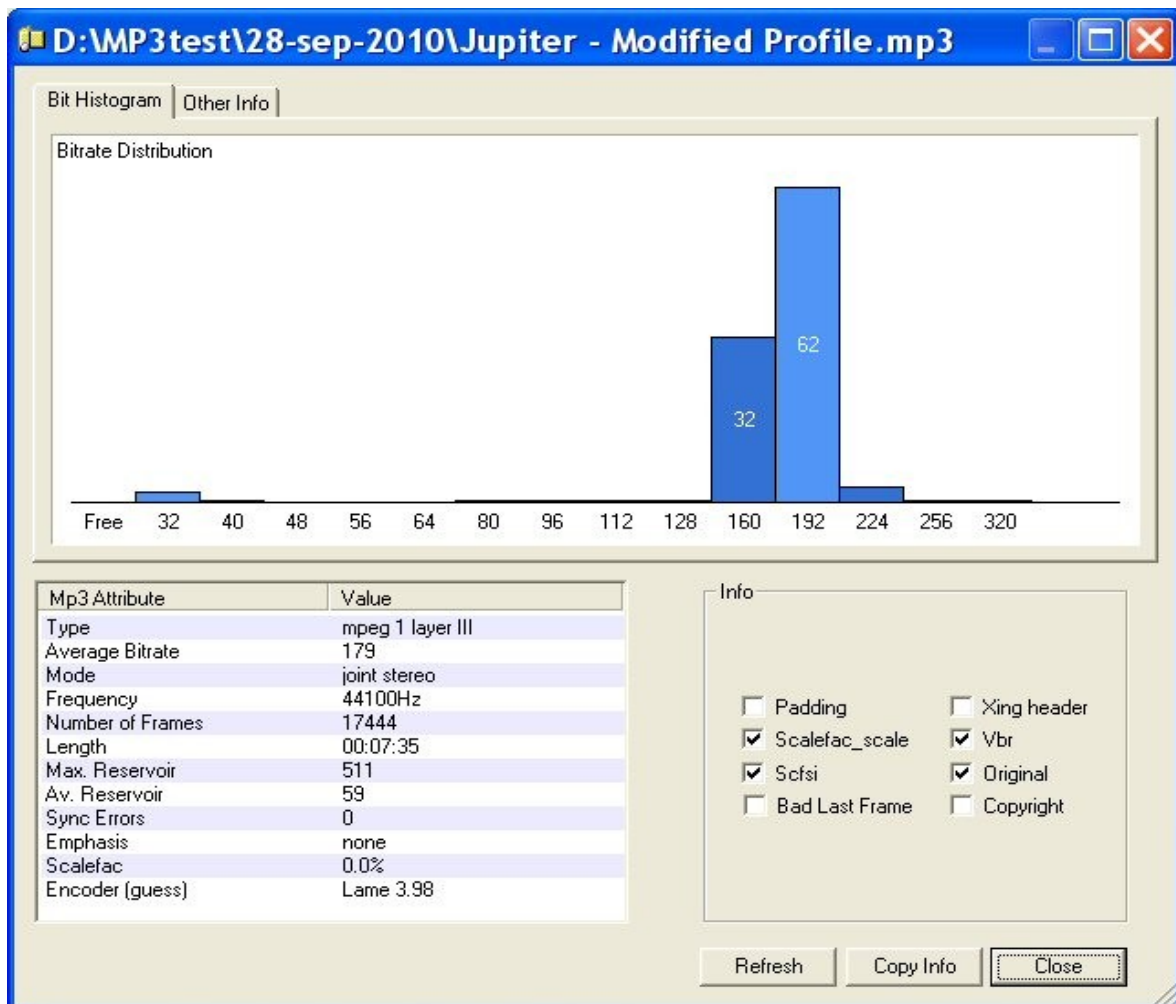

Checkmp3 response text

FILE_NAME Jupiter - Original Defaults.mp3
GOOD_FRAMES 17454
BAD_FRAMES 0
LAST_BYTE_CHECKED 7297062
SONG_LENGTH 07:35.94

FILE_NAME Jupiter - Modified Profile.mp3
GOOD_FRAMES 17454
BAD_FRAMES 0
LAST_BYTE_CHECKED 10224437
VBR_HIGH 320
VBR_LOW 32
VBR_AVERAGE 179
SONG_LENGTH 07:35.94

FILE_NAME Jupiter - Maverick Alpha2.mp3
GOOD_FRAMES 17455
BAD_FRAMES 0
LAST_BYTE_CHECKED 10371505
VBR_HIGH 320
VBR_LOW 32
VBR_AVERAGE 182
SONG_LENGTH 07:35.96

EncSpot Opening Screen

Bit Histogram | Other Info

Bitrate Distribution

Mp3 Attribute	Value
Type	mpeg 1 layer III
Average Bitrate	181
Mode	joint stereo
Frequency	44100Hz
Number of Frames	17454
Length	00:07:35
Max. Reservoir	511
Av. Reservoir	59
Sync Errors	0
Emphasis	none
Scalefac	0.2%
Encoder (guess)	Lame 3.98