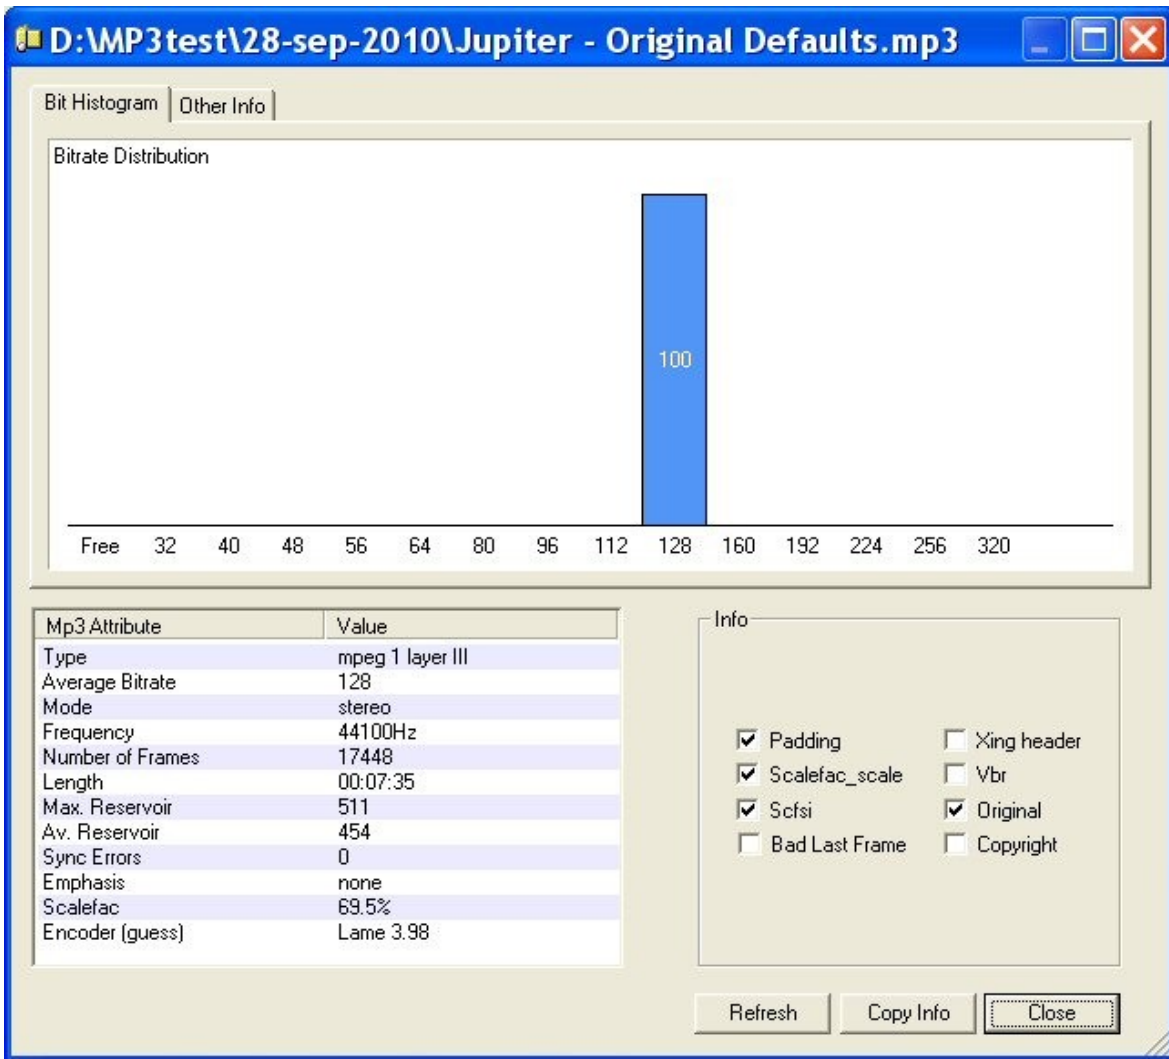

Checkmp3 response text

FILE_NAME Jupiter - Original Defaults.mp3
GOOD_FRAMES 17454
BAD_FRAMES 0
LAST_BYTE_CHECKED 7297062
SONG_LENGTH 07:35.94

FILE_NAME Jupiter - Modified Profile.mp3
GOOD_FRAMES 17454
BAD_FRAMES 0
LAST_BYTE_CHECKED 10224437
VBR_HIGH 320
VBR_LOW 32
VBR_AVERAGE 179
SONG_LENGTH 07:35.94

FILE_NAME Jupiter - Maverick Alpha2.mp3
GOOD_FRAMES 17455
BAD_FRAMES 0
LAST_BYTE_CHECKED 10371505
VBR_HIGH 320
VBR_LOW 32
VBR_AVERAGE 182
SONG_LENGTH 07:35.96

EncSpot Opening Screen

Bit Histogram | Other Info