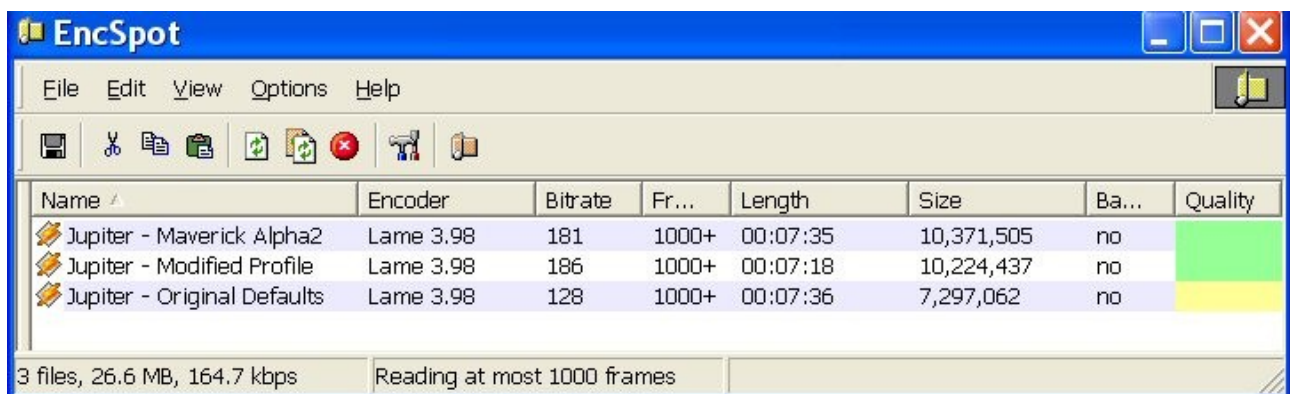

Checkmp3 response text

FILE_NAME Jupiter - Original Defaults.mp3
GOOD_FRAMES 17454
BAD_FRAMES 0
LAST_BYTE_CHECKED 7297062
SONG_LENGTH 07:35.94

FILE_NAME Jupiter - Modified Profile.mp3
GOOD_FRAMES 17454
BAD_FRAMES 0
LAST_BYTE_CHECKED 10224437
VBR_HIGH 320
VBR_LOW 32
VBR_AVERAGE 179
SONG_LENGTH 07:35.94

FILE_NAME Jupiter - Maverick Alpha2.mp3
GOOD_FRAMES 17455
BAD_FRAMES 0
LAST_BYTE_CHECKED 10371505
VBR_HIGH 320
VBR_LOW 32
VBR_AVERAGE 182
SONG_LENGTH 07:35.96

EncSpot Opening Screen