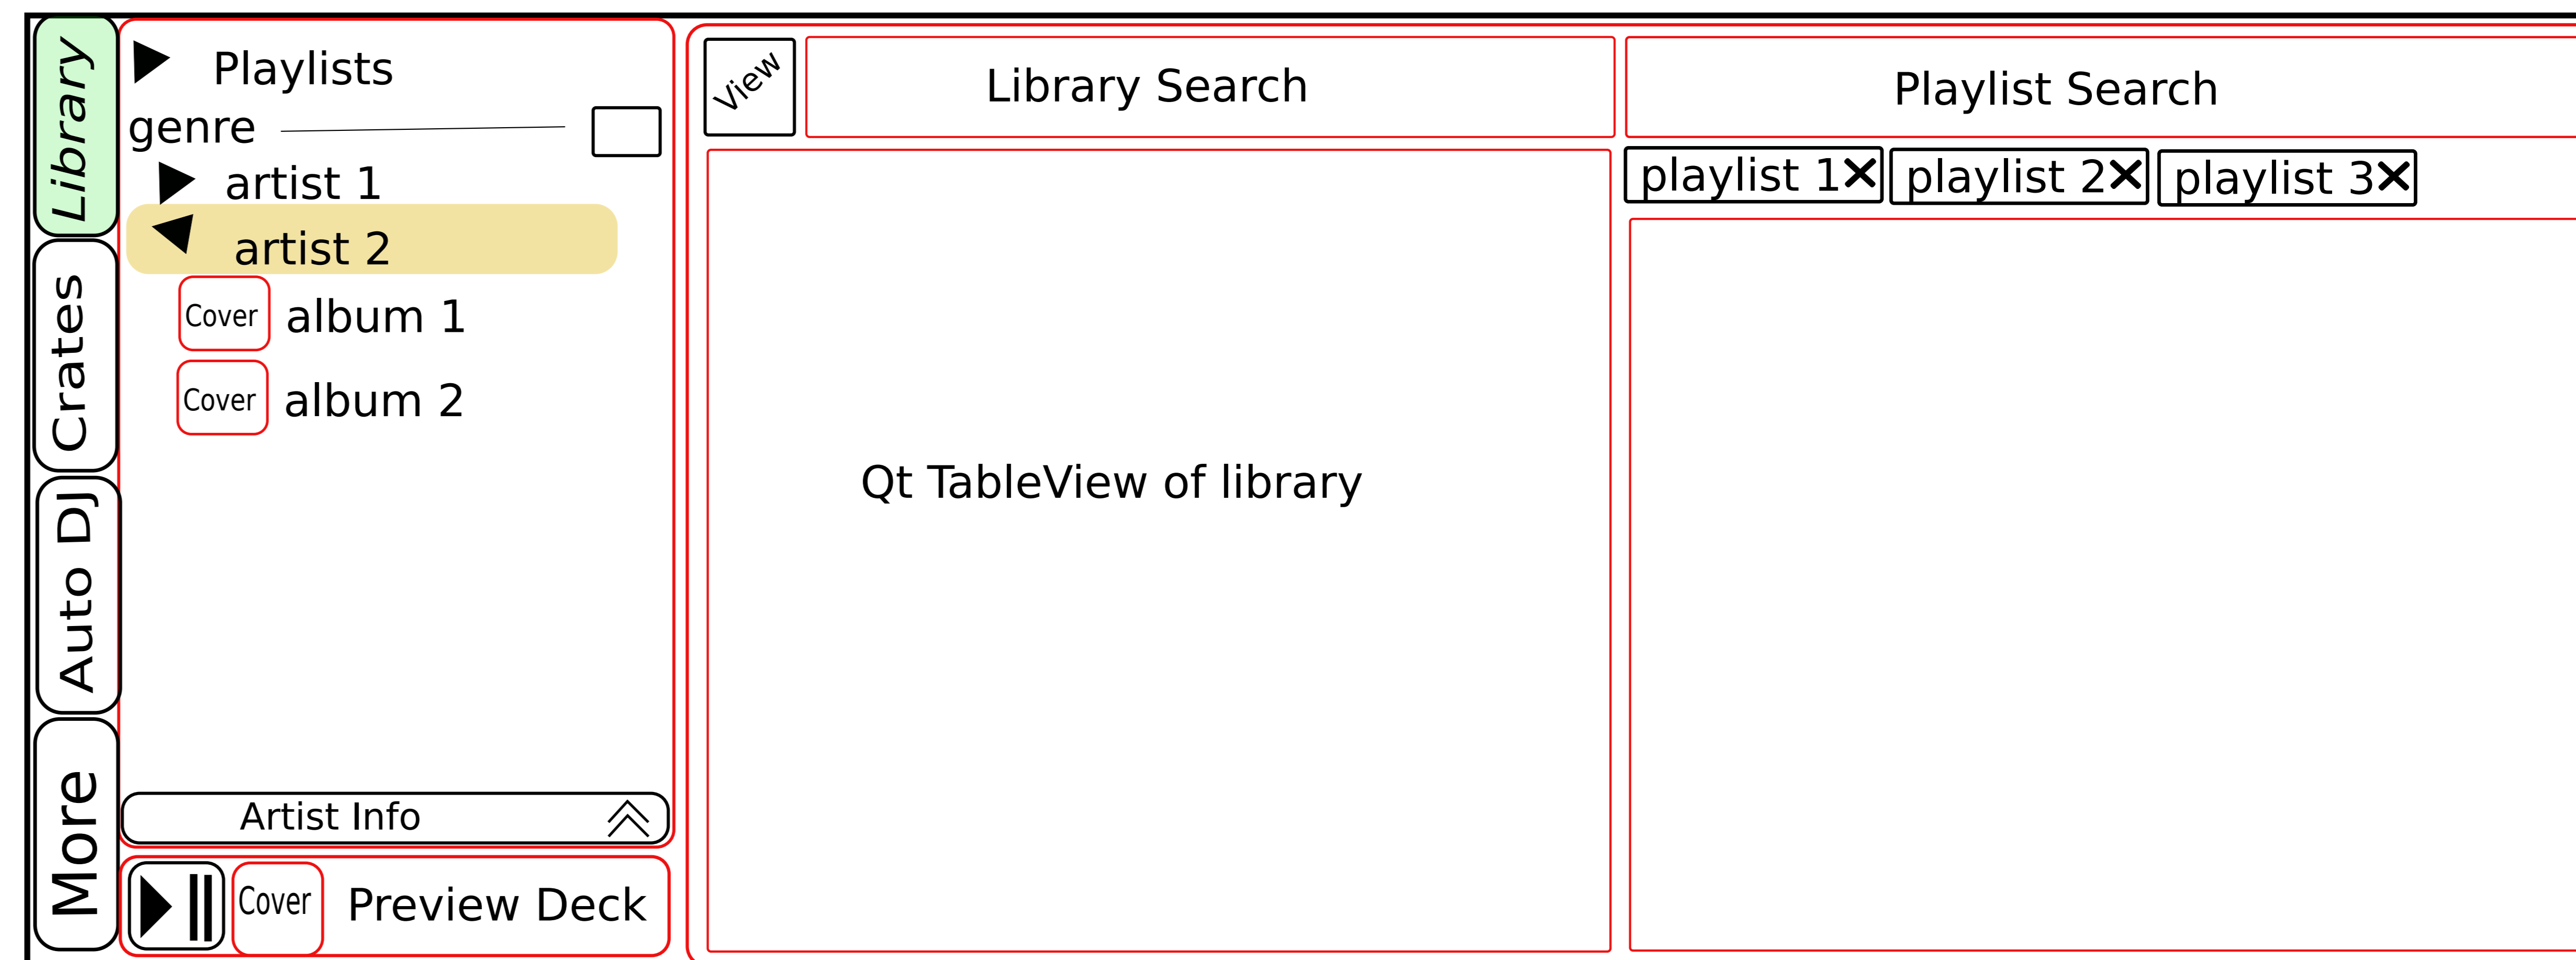

Button to change sorting (like Clementine)

### CoverFlow view