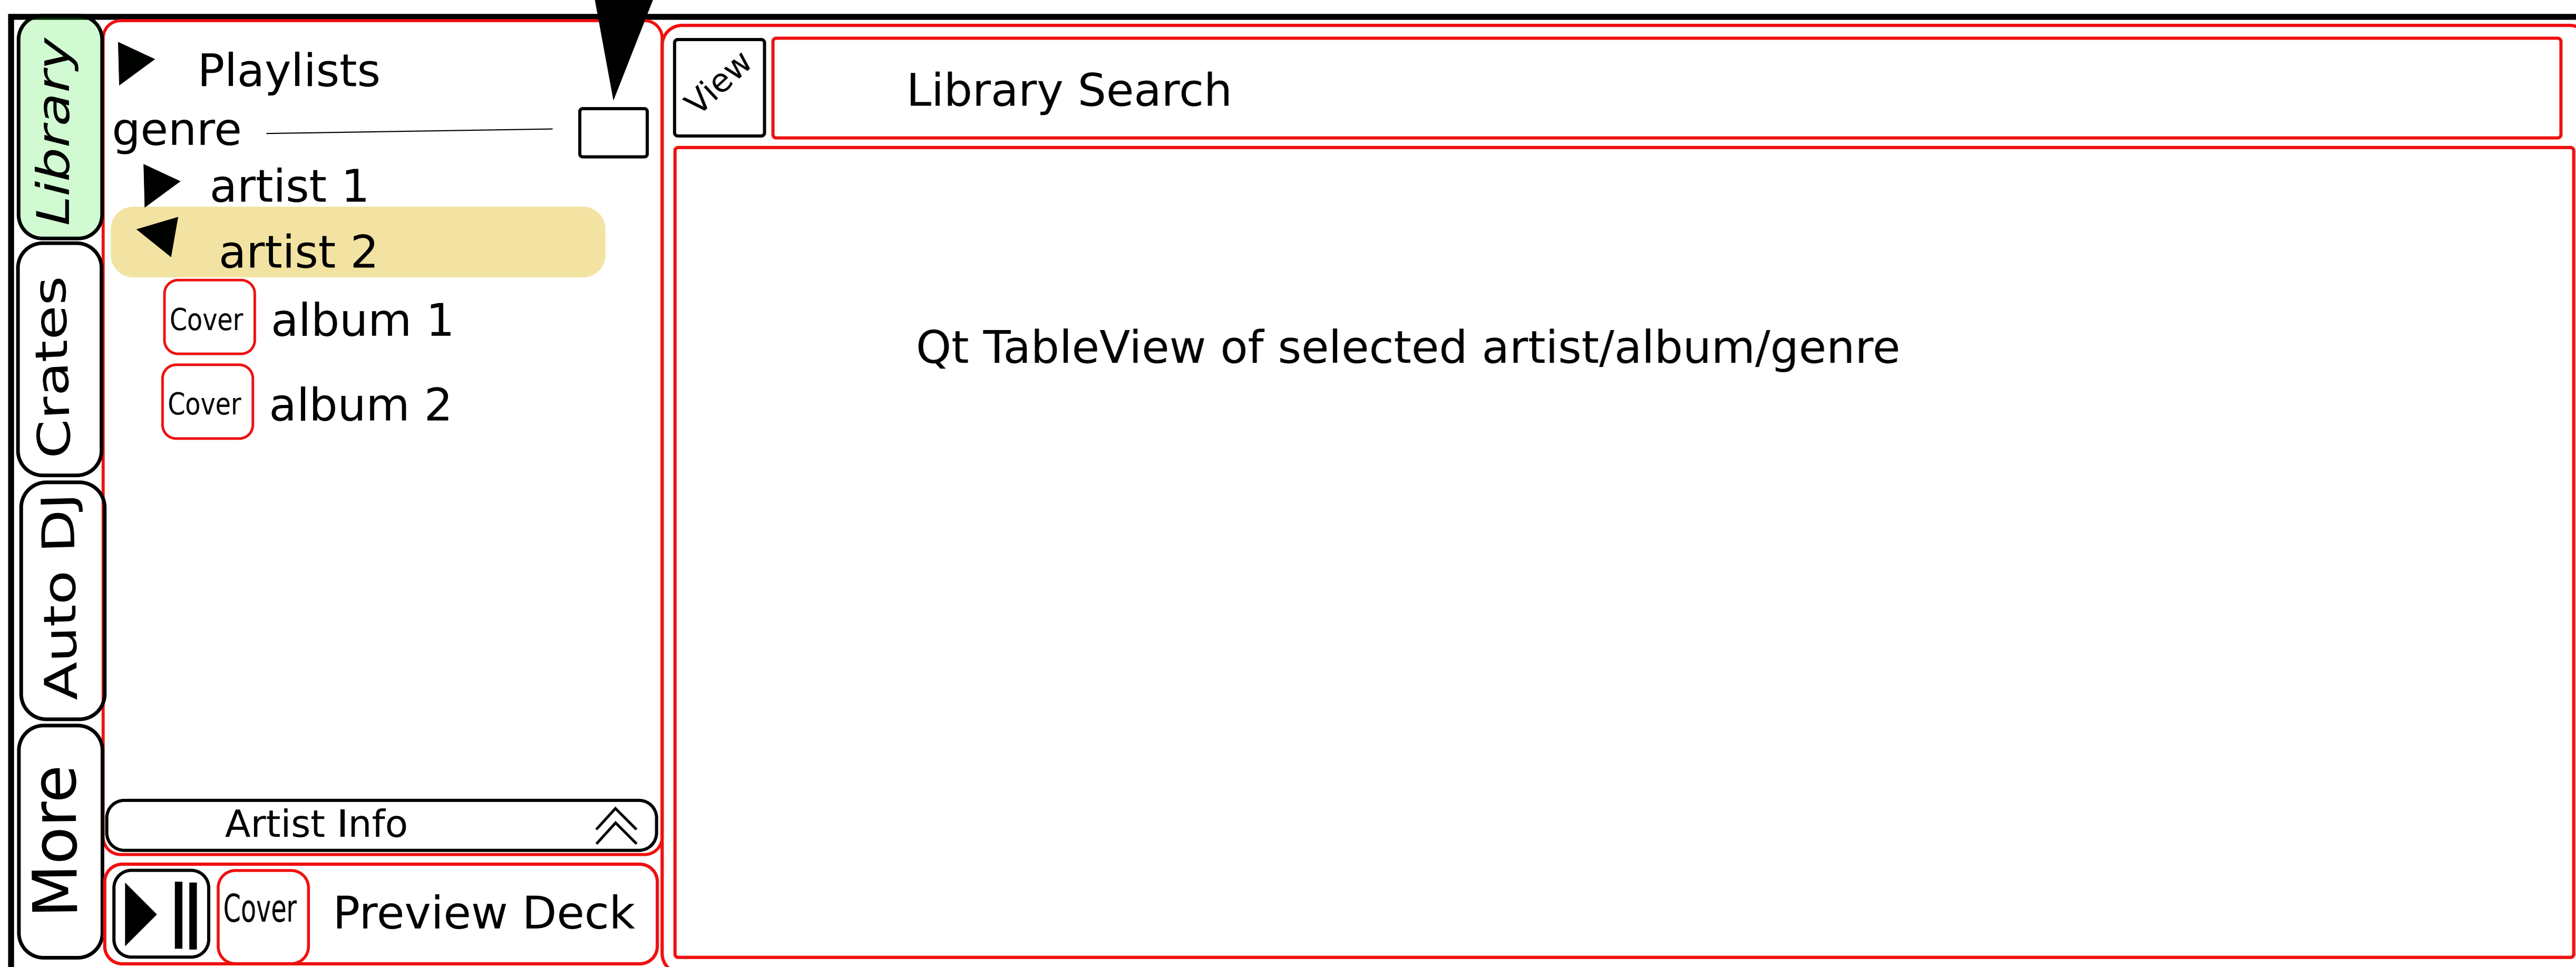

Button to change sorting (like Clementine)

### CoverFlow view