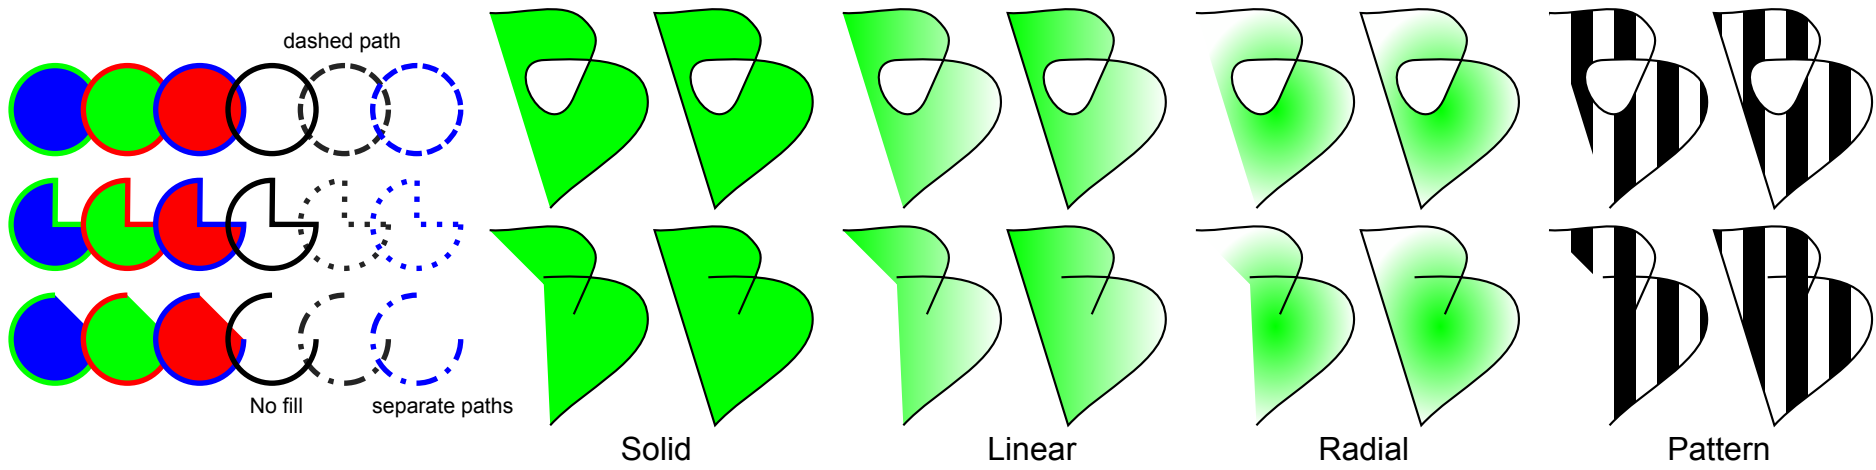

2 pt, Arrow1/2 Small, black
3 pt, Arrow1/2 Medium, red
4 pt, Arrow1/2 Large, blue

Arial 4 px, 32 pt
Arial 10 px, 8 pt
Arial 20 px, 16pt
Arial 40 px, 32 pt
Red 45 degree

Fill
Solid
Lin. Grad.
Rad. Grad
Pattern

Stroke="solid"
Width=2 pt

Opacity

Stroke="x"
Width=2 pt

Stroke="x"
Width=0 pt

Stroke="solid"
Width=0 pt

Stroke="solid"
Width=4 pt
Color=blue

Arial 4 px, 32 pt
Blue 90 degree
Arial 10 px, 8 pt
Arial 20 px, 16pt
Arial 40 px, 32 pt

Arial 4 px, 32 pt
Arial 10 px, 8 pt
Arial 20 px, 16pt
Arial 40 px, 32 pt

dashed path
No fill
separate paths

Solid

Linear

Radial

Pattern