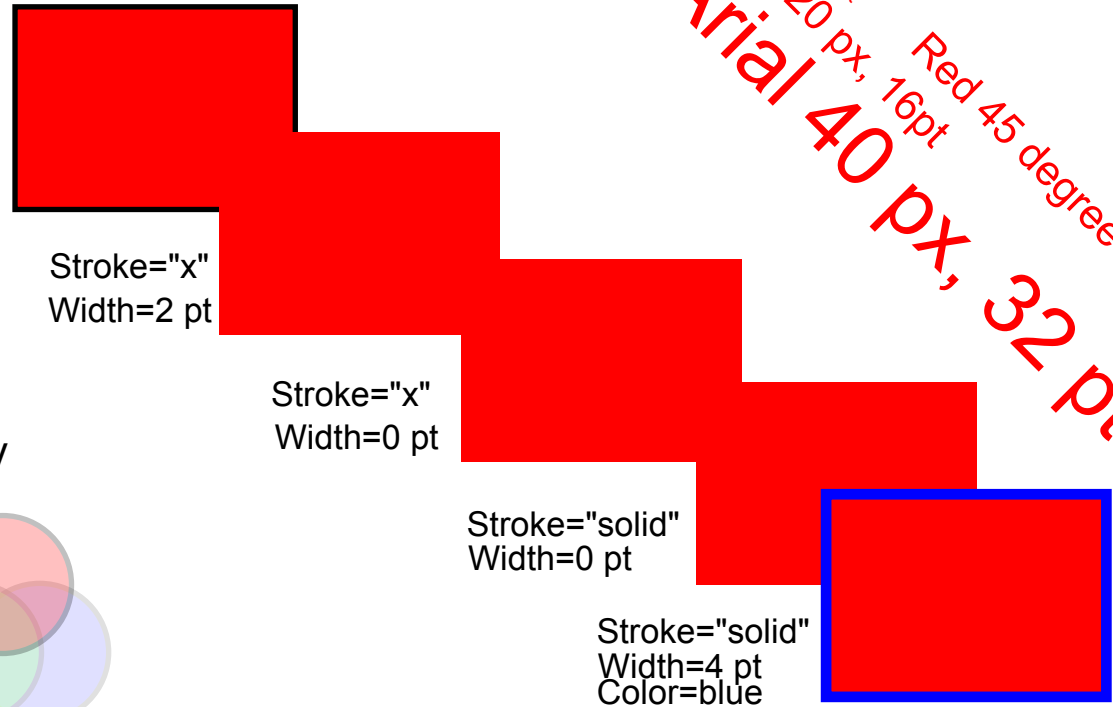

2 pt, Arrow1/2 Small, black
3 pt, Arrow1/2 Medium, red
4 pt, Arrow1/2 Large, blue

Arial 4 px, 32 pt
Arial 10 px, 8 pt
Arial 20 px, 16pt
Arial 40 px, 32 pt
Red 45 degree

Fill
Solid
Lin. Grad.
Rad. Grad
Pattern

Stroke="solid"
Width=2 pt

Opacity

Stroke="x"
Width=2 pt

Stroke="x"
Width=0 pt

Stroke="solid"
Width=0 pt

Stroke="solid"
Width=4 pt
Color=blue

Arial 4 px, 32 pt
Blue 90 degree
Arial 10 px, 8 pt
Arial 20 px, 16pt
Arial 40 px, 32 pt

Arial 4 px, 32 pt
Arial 10 px, 8 pt
Arial 20 px, 16pt
Arial 40 px, 32 pt

dashed path
No fill
separate paths

Solid

Linear

Radial

Pattern